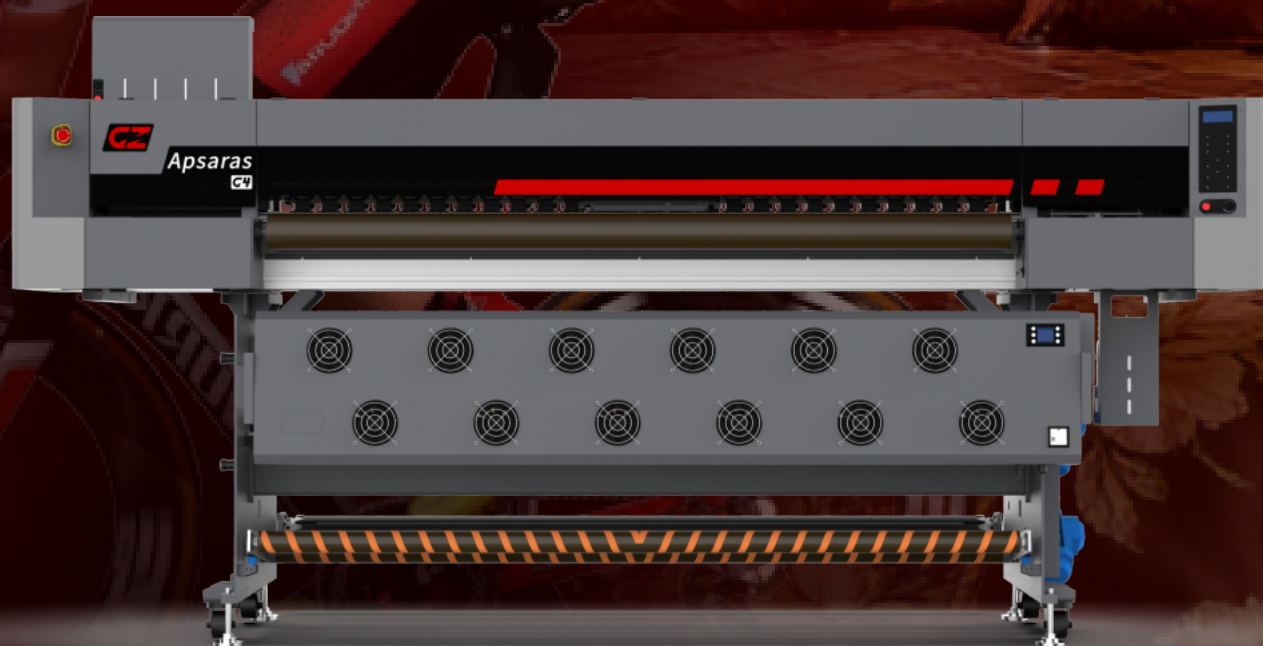

# Apsaras

**1.9m Sublimation Printer with 4 Heads**  
**Heavy-Duty Media System & 8 Colors Options**

Epson 13200

Industrial Feeder

Efficient IR Dryer

Eco Passport

ITEM		SPECIFICATION	
Model	Apsaras G4		
Print Head	4 x Epson I3200 A1 Print Heads		
Ink	GS High Density Sublimation Transfer Ink Certified by OEKO TEX with "ECO PASSPORT"		
Color Config.	K.C.Y.M; Optional 8 colors: K.C.Y.M+ S1.S2.S3.S4		
Ink Supply System	3-Liter Bulk Ink Supply System with Ink Cartridges		
Printing Width	Up to 1950mm		
Media Type	Transfer Paper(35 to 100gsm)		
Feeder	Feeding:1000m; Taking up: 500m		
Roll Diameter	Up to 300 mm		
Drying System	Intelligent Sectionable Control IR Dryer		
Printing Speed	Draft	360x1200 dpi	185m <sup>2</sup> /h
	Production	360x1200 dpi	165m <sup>2</sup> /h
	High-Res	720x1200 dpi	102m <sup>2</sup> /h
	Photo	720x1200 dpi	88m <sup>2</sup> /h
Data Interface	External: Ethernet; Internal: Fiber Optical		
Working Environment	Temp.18°C~30°C, Humidity:35%~65%		
Software	neoStampa Delta / Ergosoft... + GZ Printer Manager		
Power	Single Phase, 50Hz/AC, 220V±10%, 6A(Printer)+27A(IR Dryer)		
Packed/Installed Size	LxWxH(mm): 3570x1040x1820 / 3391x1192x1730		
G.W./ N.W.	752KGS / 542KGS		

#### 4x Epson I3200 A1 Heads

4x staggered Epson I3200 print Heads deliver unparalleled productivity and high print quality. Optimized print head mounting plate for compact design and quick setup.

#### Auto Capping & Wiping System

Well-designed Capping & Wiping System saves print head maintenance time. It ensures excellent printing quality and high productivity.